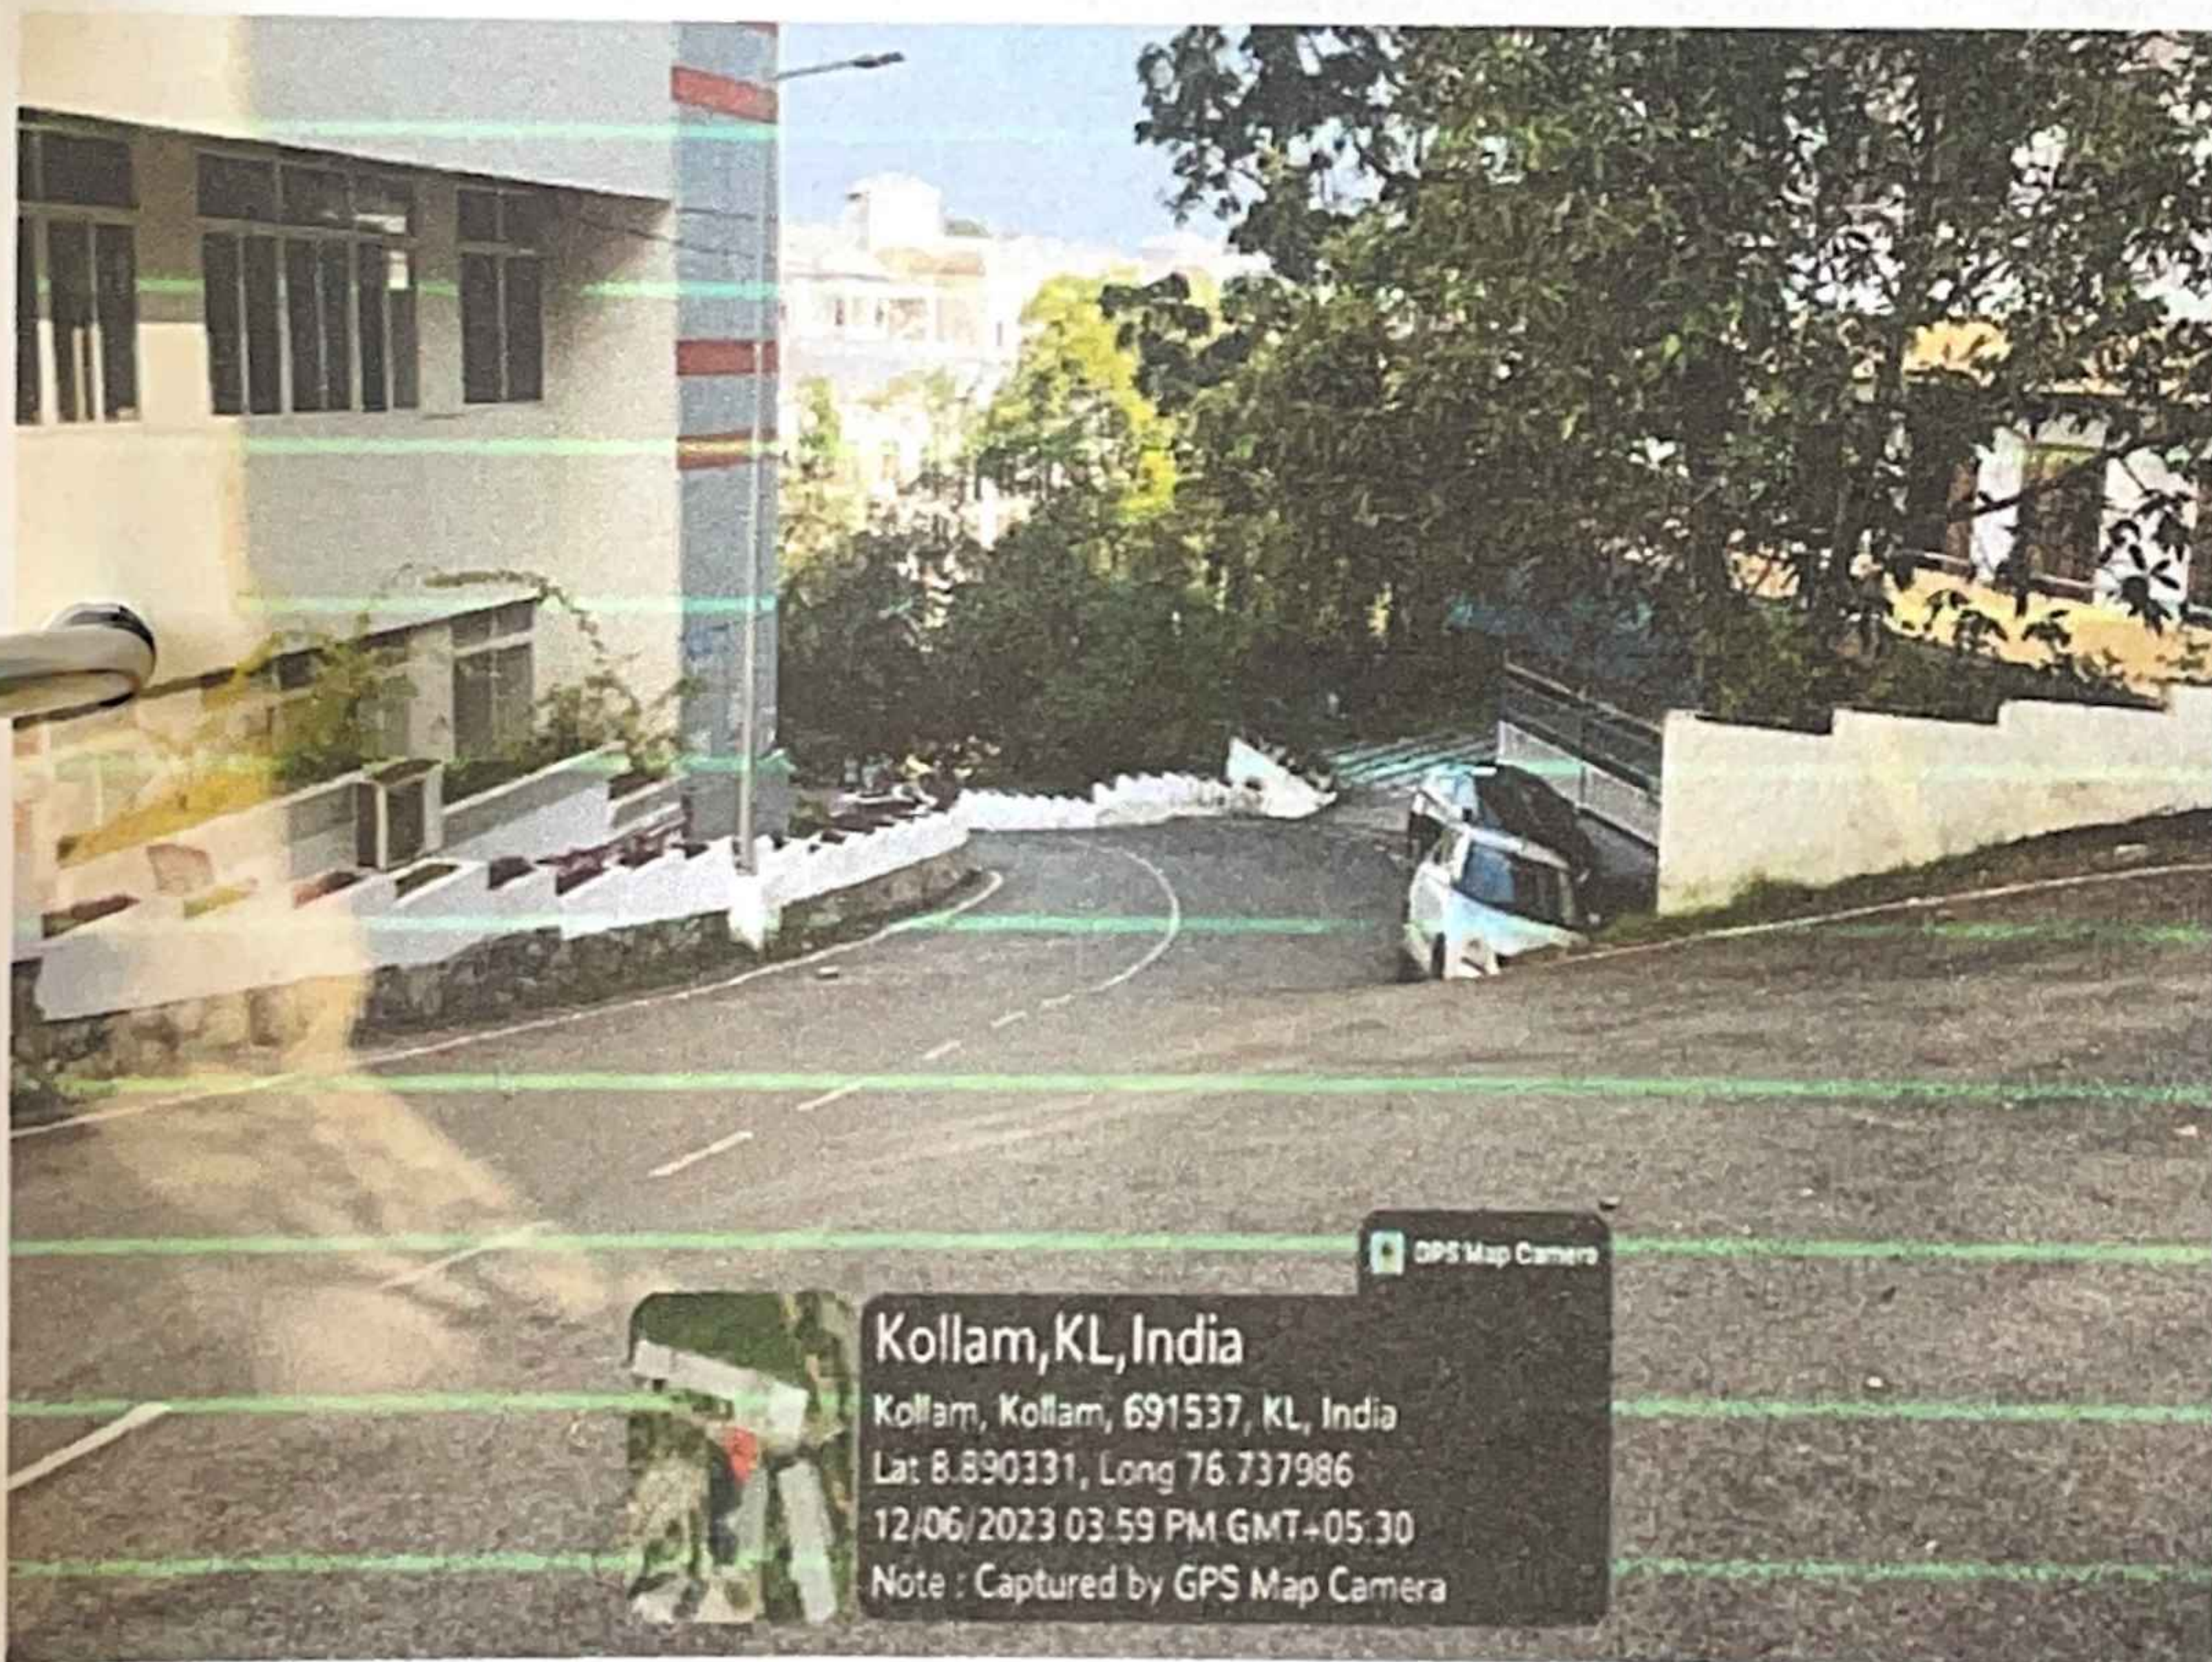

AZEEZIA CAMPUS